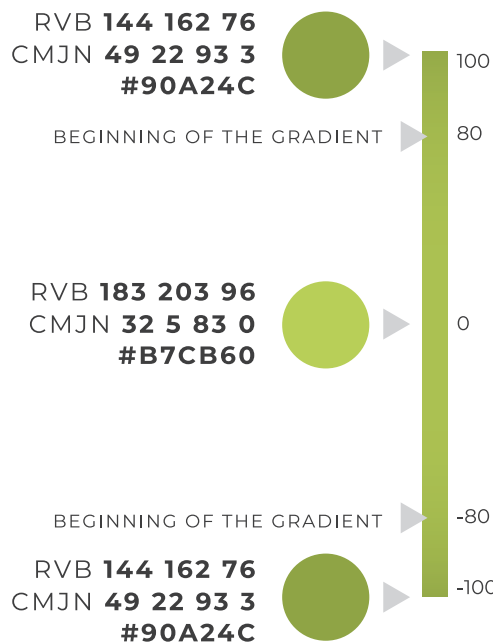

GRADIENT

The gradient is principally used in the circle which contain the IZZ in the logo.